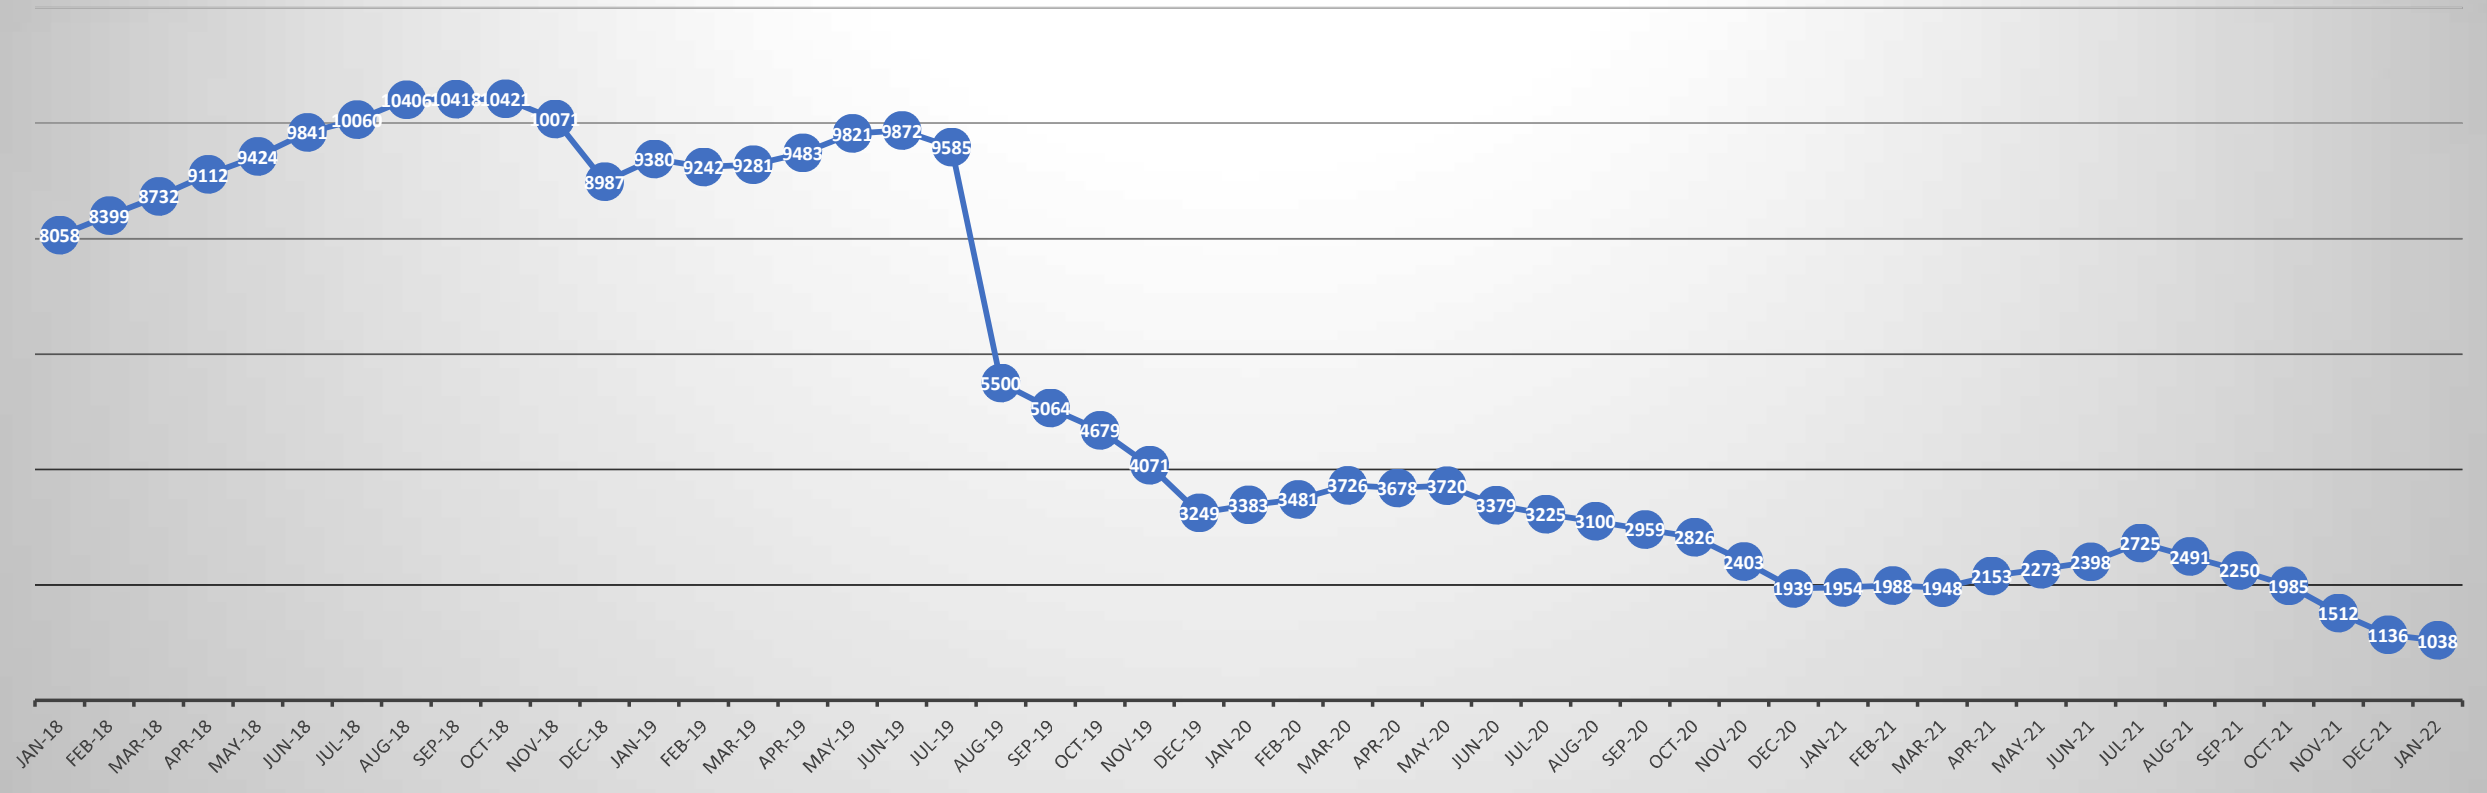

### Active Listings Detached San Diego County January, 2018 to January, 2022

All data from SDMLS®. Data deemed reliable but not guaranteed. InfoSparks © 2022 ShowingTime.

What caused active listings to collapse by 43% in just two months starting in prime season July , 2019, 7 months before the start of pandemic?