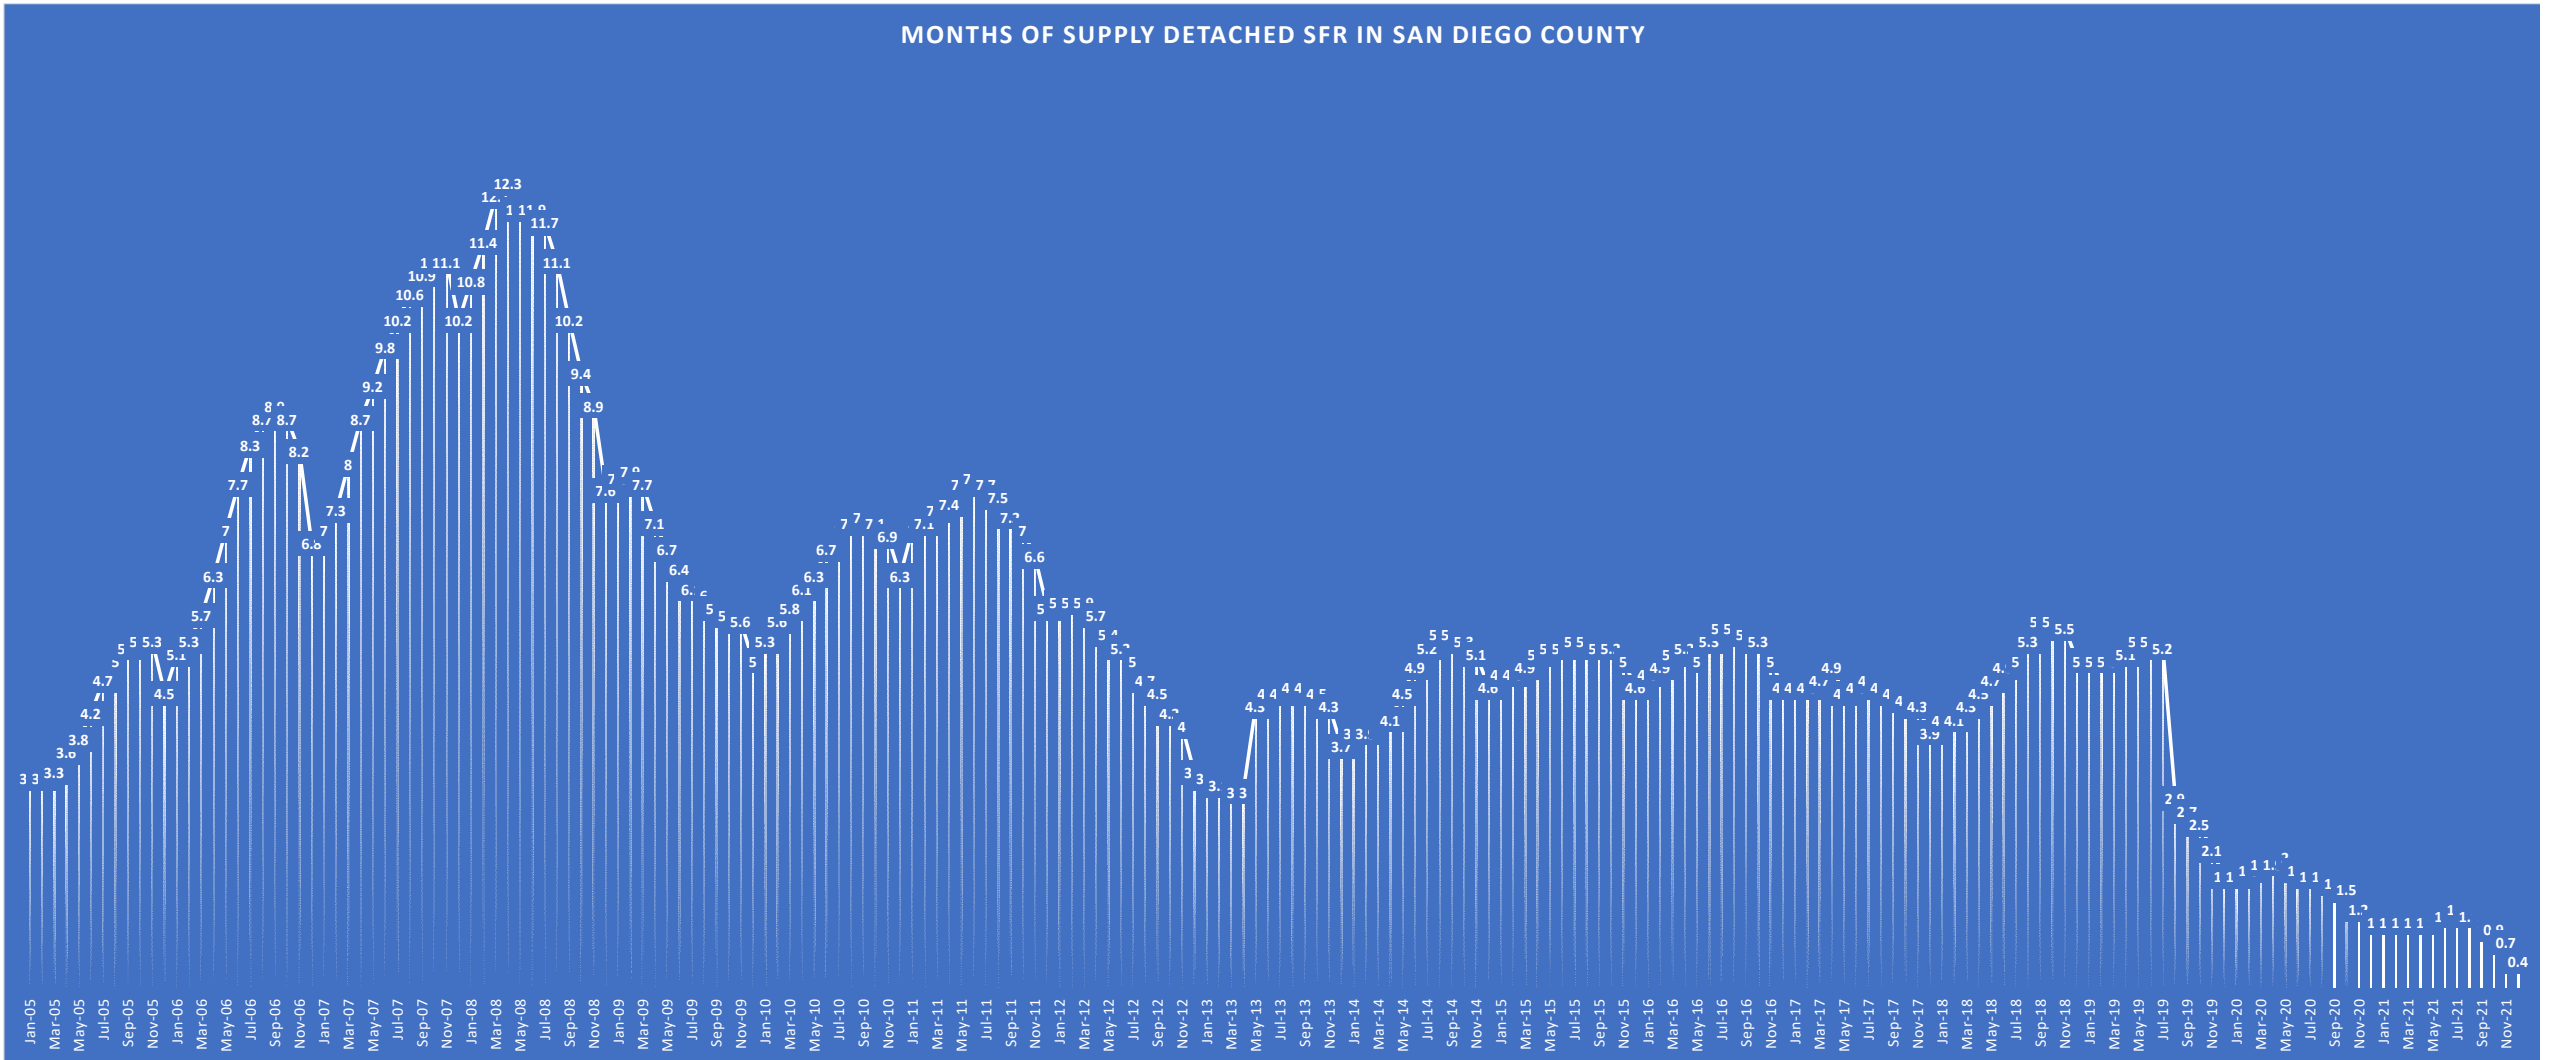

MONTHS OF SUPPLY DETACHED SFR IN SAN DIEGO COUNTY

All data from SDMLS®. Data deemed reliable but not guaranteed. InfoSparks © 2022 ShowingTime.