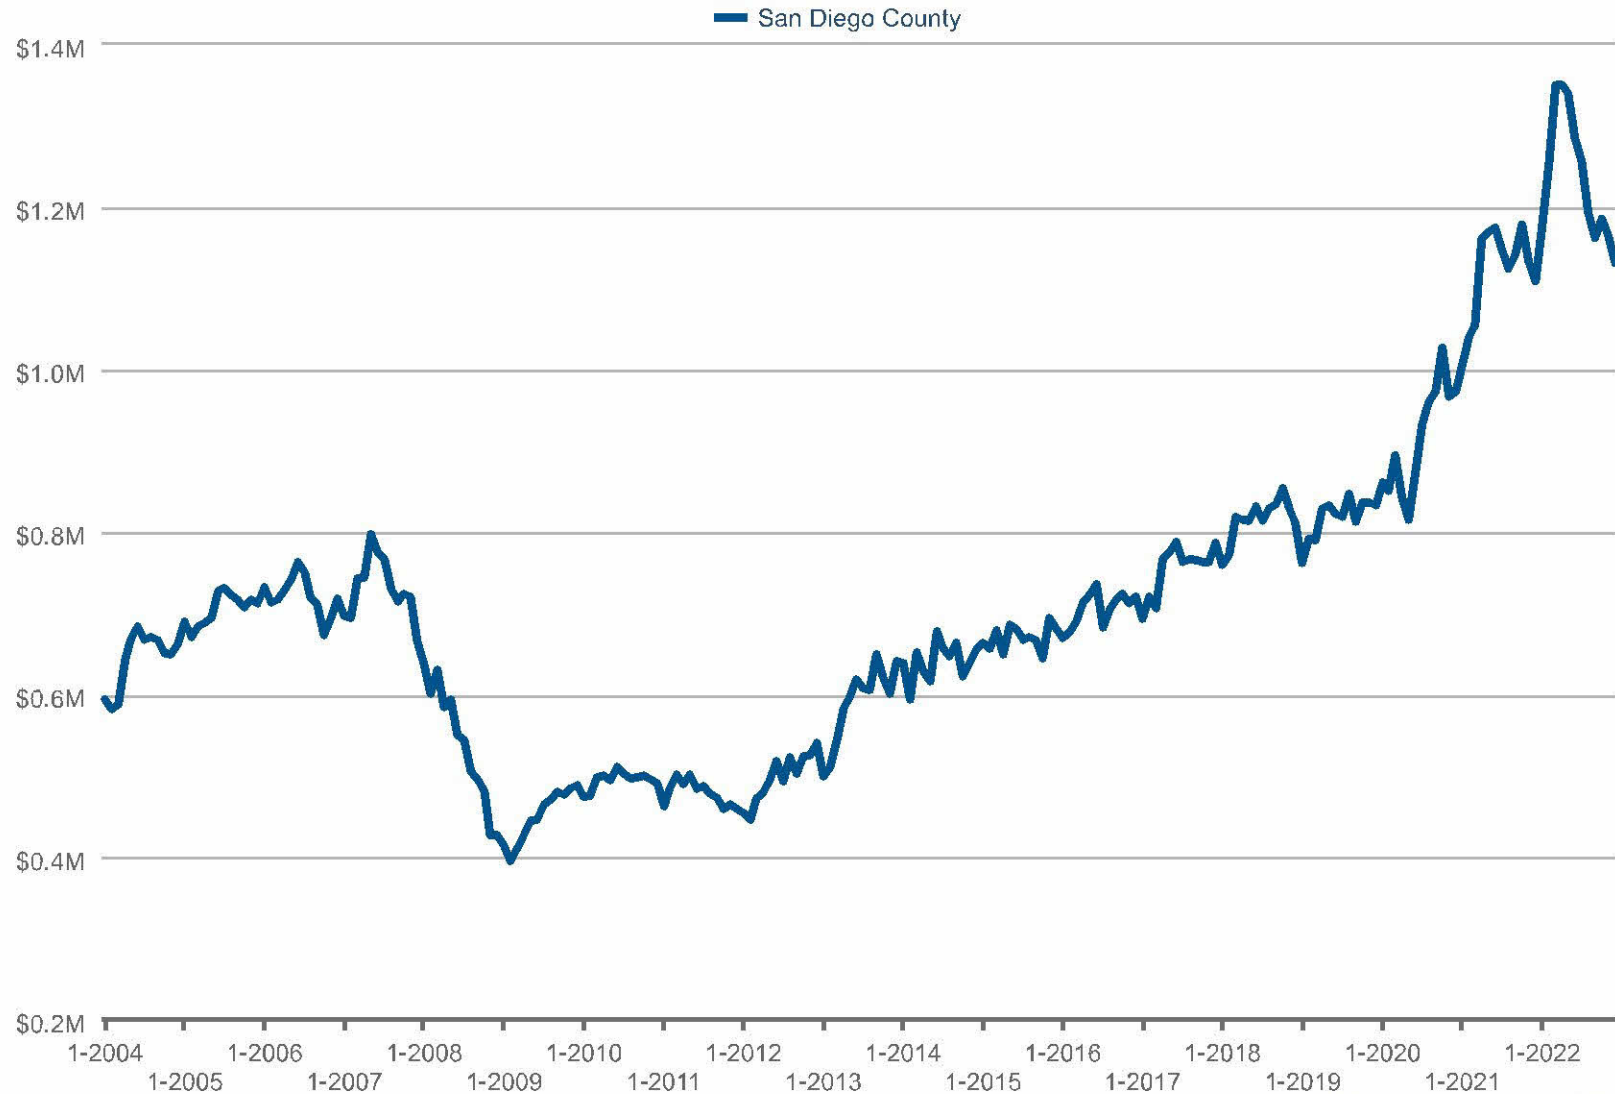

William Ray (BRE Lic # CA)

Mesa Pacific Mtg. Inv. Inc.

Office: 619-390-4042

mesapac@cox.net

mesapacificinc.com

Average Sales Price

San Diego County: Detached

Each data point is one month of activity. Data is from January 1, 2023.

All data from SDMLS®. Data deemed reliable but not guaranteed. InfoSparks © 2023 ShowingTime.