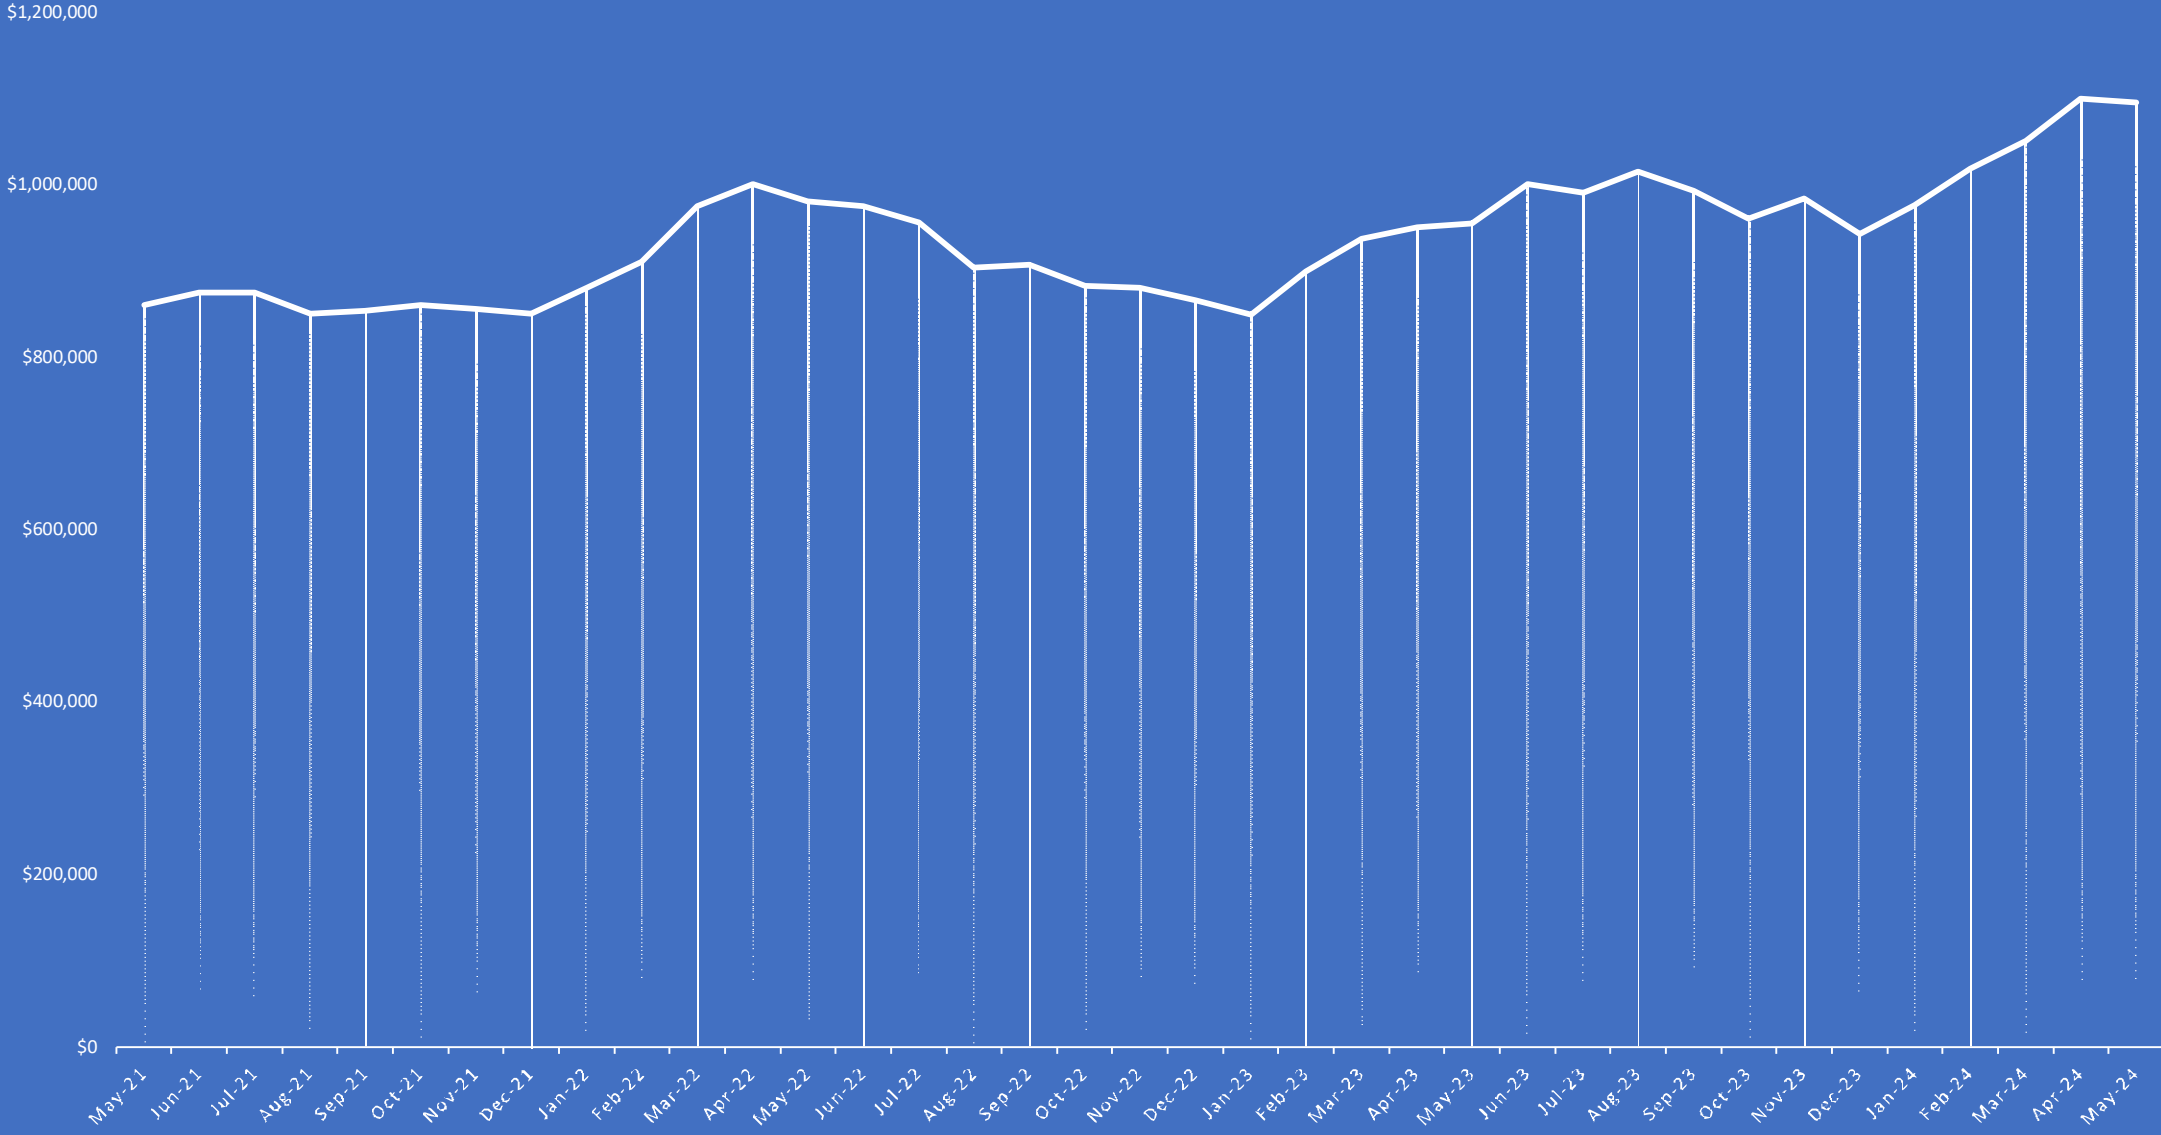

MEDIAN SALES PRICE DETACHED SAN DIEGO COUNTY--UP 14.7% FROM LAST YEAR

All data from SDMLS®. Data deemed reliable but not guaranteed. InfoSparks © 2024 ShowingTime.