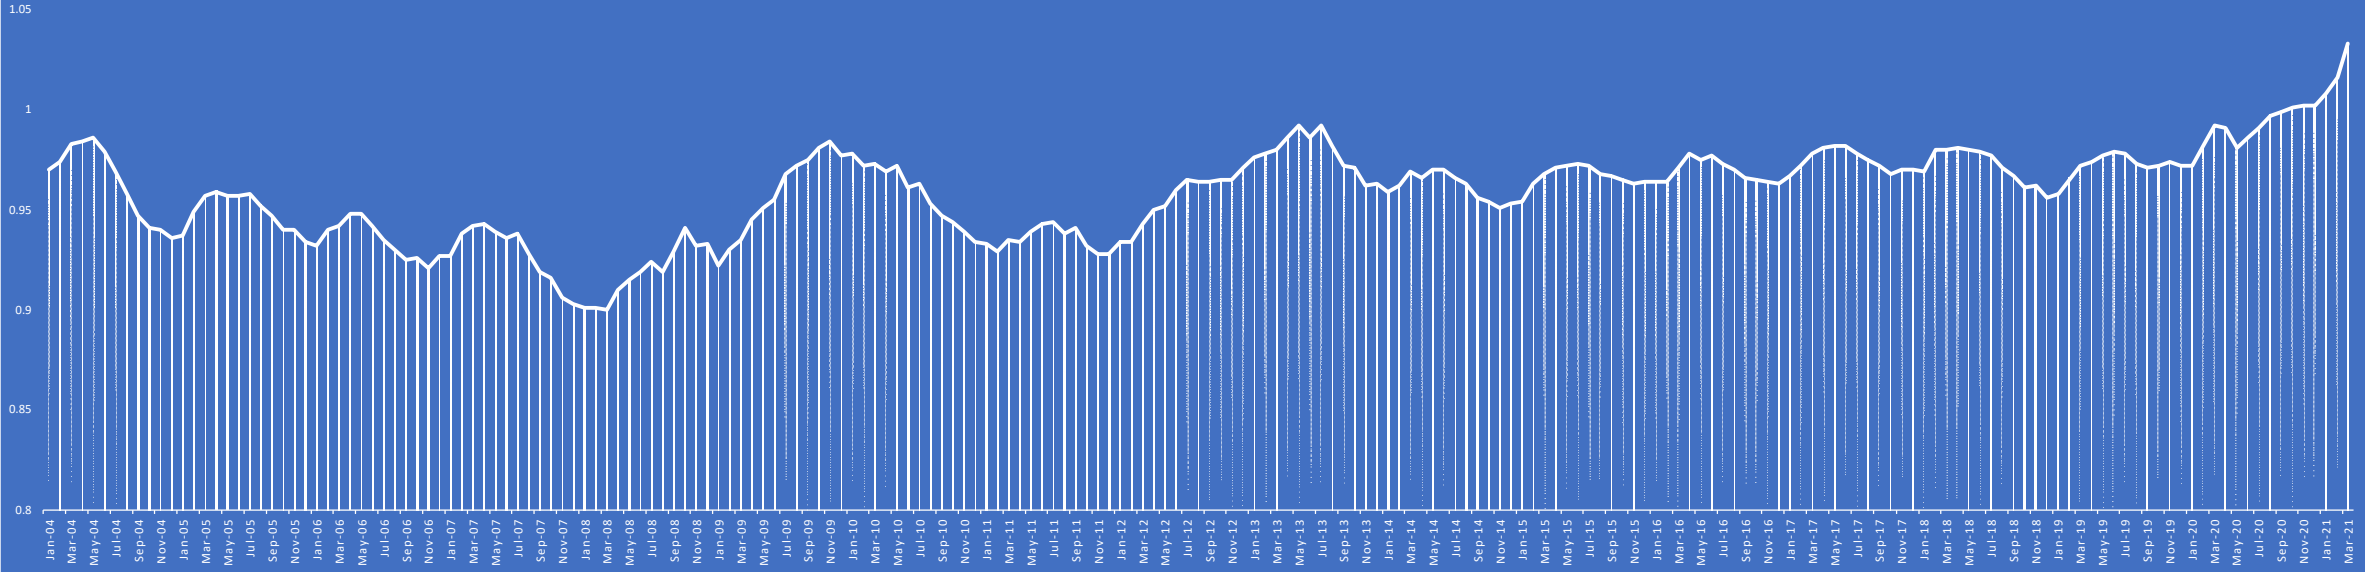

DETACHED AVERAGE PERCENT OF ORIGINAL PRICE SAN DIEGO COUNTY

All data from SDMLS®. Data deemed reliable but not guaranteed. InfoSparks © 2021 ShowingTime.