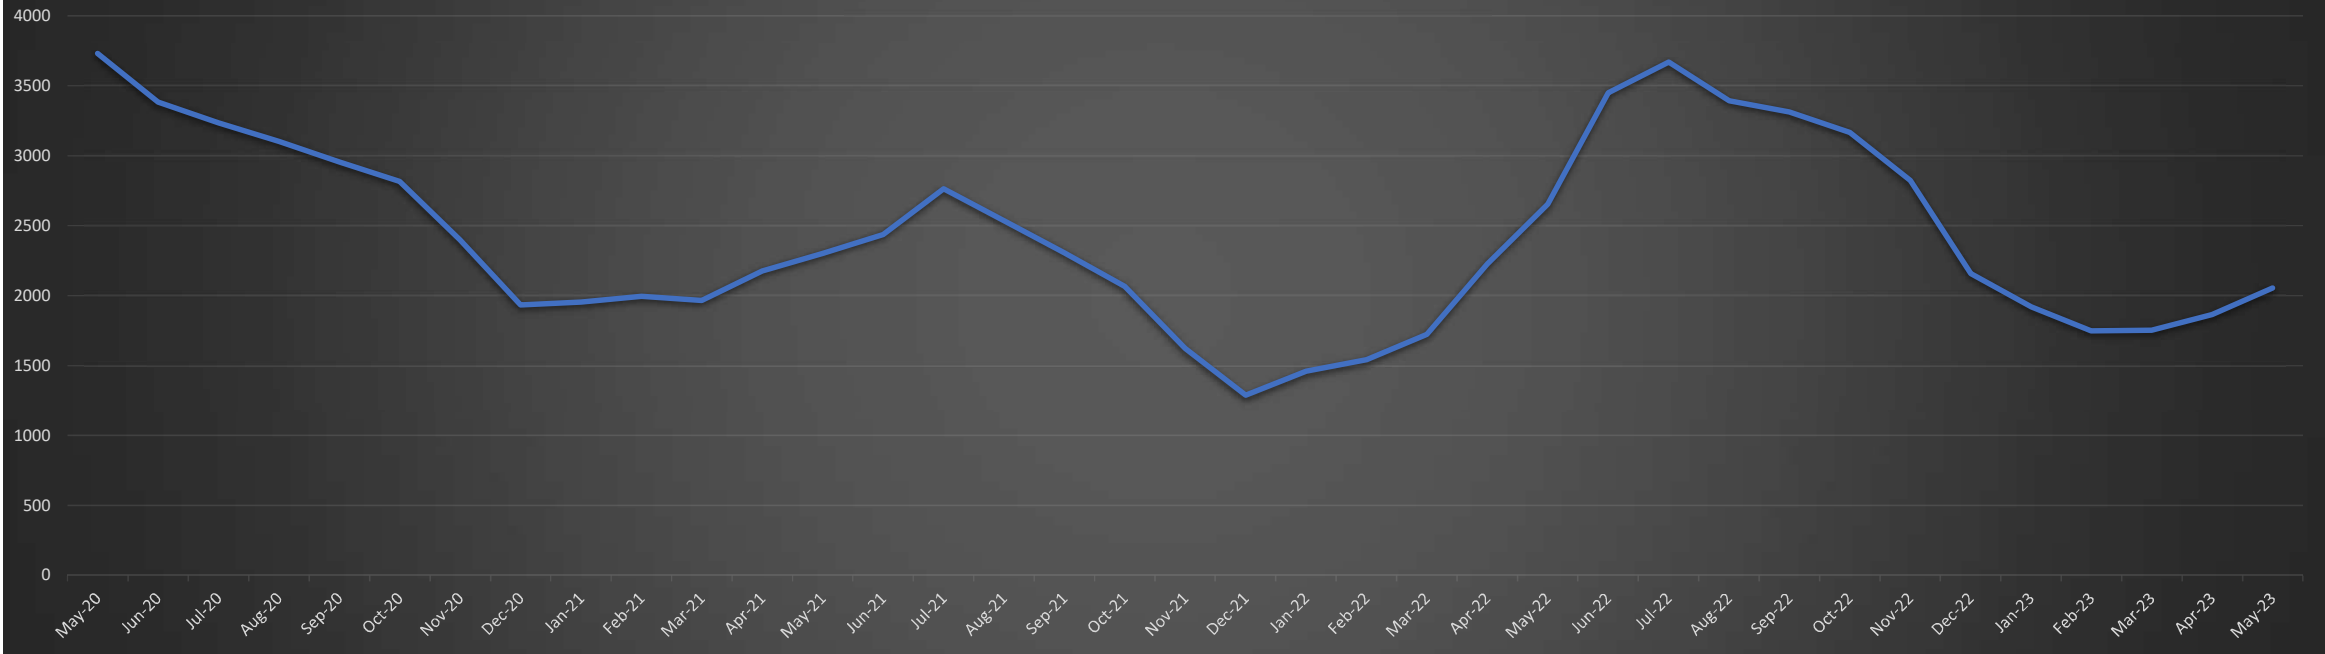

ACTIVE DETACHED SAN DIEGO COUNTY

All data from SDMLS®. Data deemed reliable but not guaranteed. InfoSparks © 2023 ShowingTime.