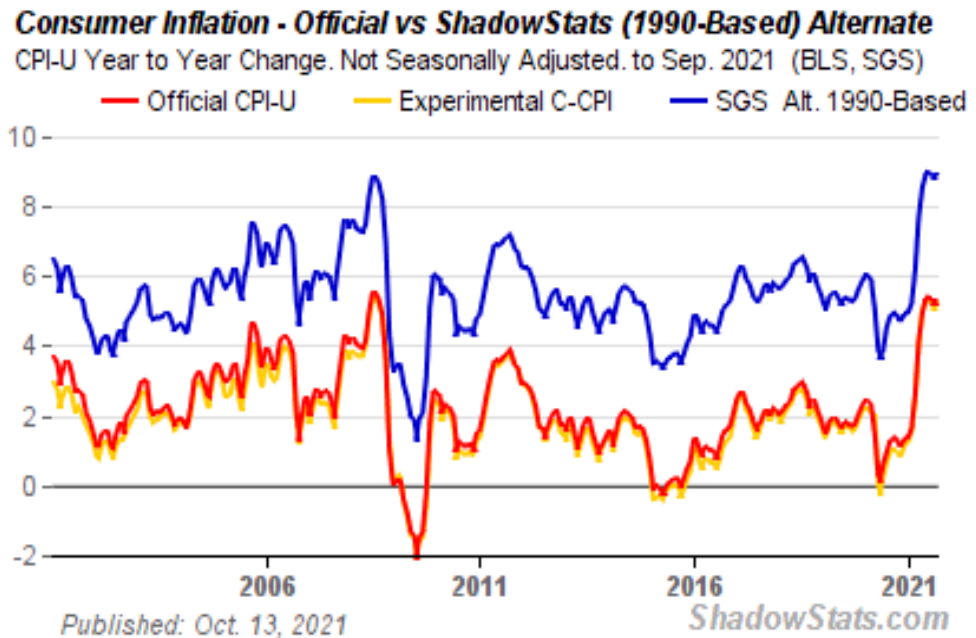

Alternate Inflation Charts

The CPI chart on the home page reflects our estimate of inflation for today as if it were calculated the same way it was in 1990. The CPI on the Alternate Data Series tab here reflects the CPI as if it were calculated using the methodologies in place in 1980. In general terms, methodological shifts in government reporting have depressed reported inflation, moving the concept of the CPI away from being a measure of the cost of living needed to maintain a constant standard of living.

Further definition is provided in our [CPI Glossary](#). Further background on the SGS-Alternate CPI series is available in our [Public Comment on Inflation Measurement](#).

CPI Data Series (Subscription required.) [View](#) [Download Excel CSV File](#) Last Updated: October 13th, 2021

CPI Year-to-Year Growth

The CPI-U (consumer price index) is the broadest measure of consumer price inflation for goods and services published by the Bureau of Labor Statistics (BLS).

While the headline number usually is the seasonally-adjusted month-to-month change, the formal CPI is reported on a not-seasonally-adjusted basis, with annual inflation measured in terms of year-to-year percent change in the price index.

In the charts to the right we show two SGS-Alternate CPI estimates: One based on the pre-