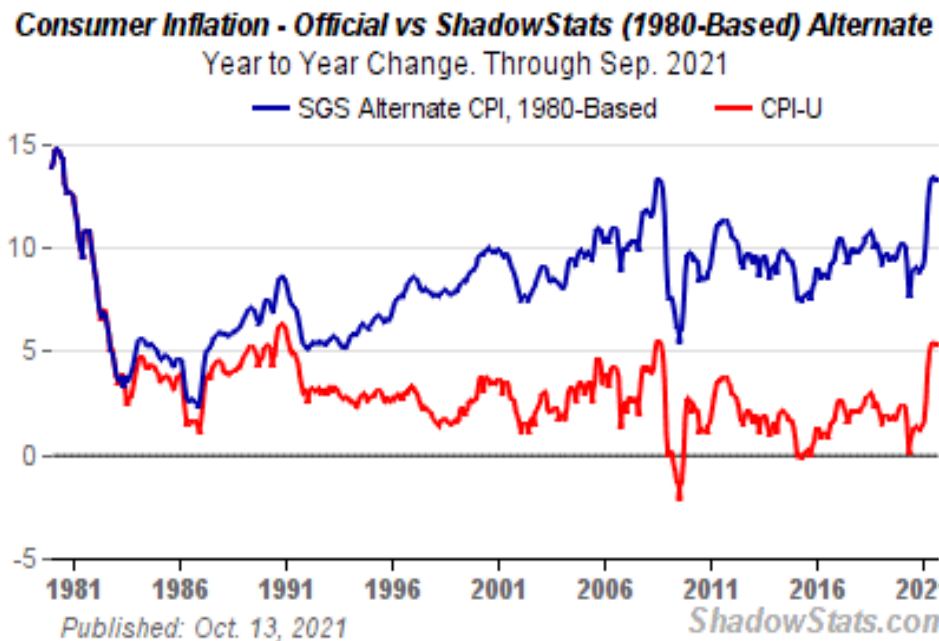

1990 official methodology for computing the CPI-U, and the other based on the methodology which was employed prior to 1980.

Please note: Our Data Download is currently only providing the 1980-Based numbers, but 1990-Based numbers will be introduced shortly.

Republishing our charts: [Permission, Restrictions and Instructions](#)
(includes important requirements for successful **hot-linking**)

Republishing our charts: [Permission, Restrictions and Instructions](#) (includes important requirements for successful **hot-linking**)

This material is provided under the ShadowStats.com [Terms of Use](#). Use of this material constitutes agreement to those terms.

[Privacy Policy](#) | [Contact Us](#)

Copyright 2003-2020. Shadow Government Statistics, Walter J. Williams.