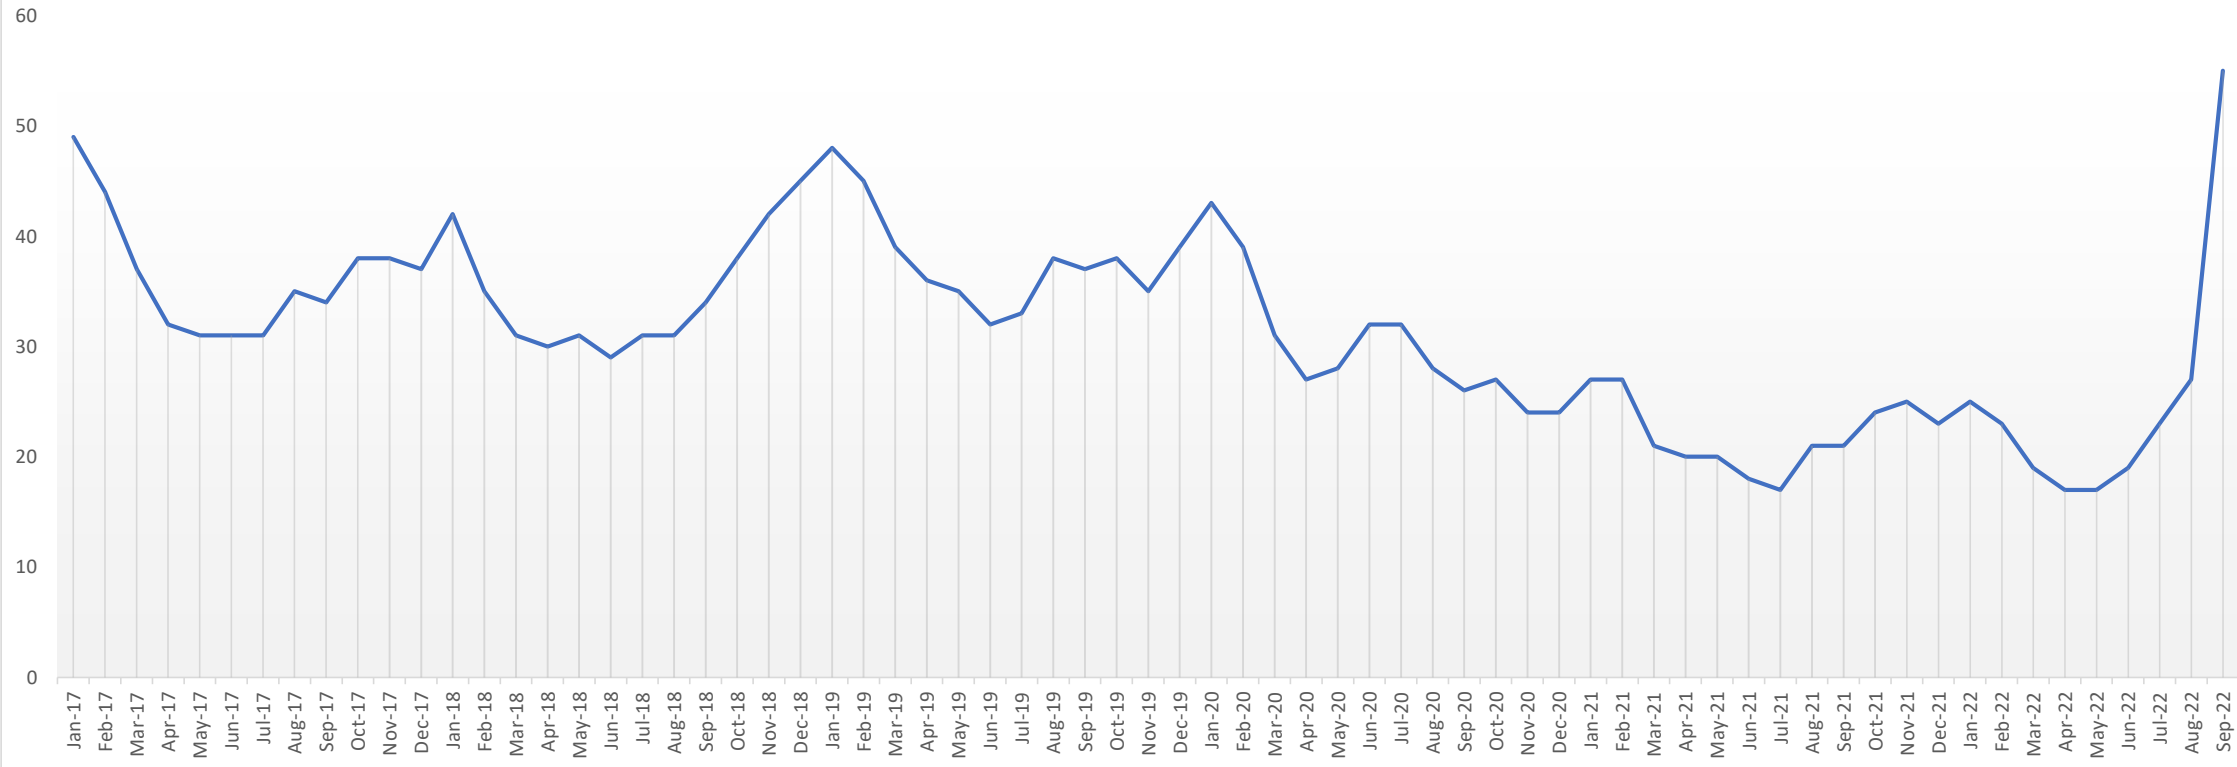

AVERAGE DAYS ON MARKET DETACHED ACTIVE SAN DIEGO COUNTY

All data from SDMLS®. Data deemed reliable but not guaranteed. InfoSparks © 2022 ShowingTime.