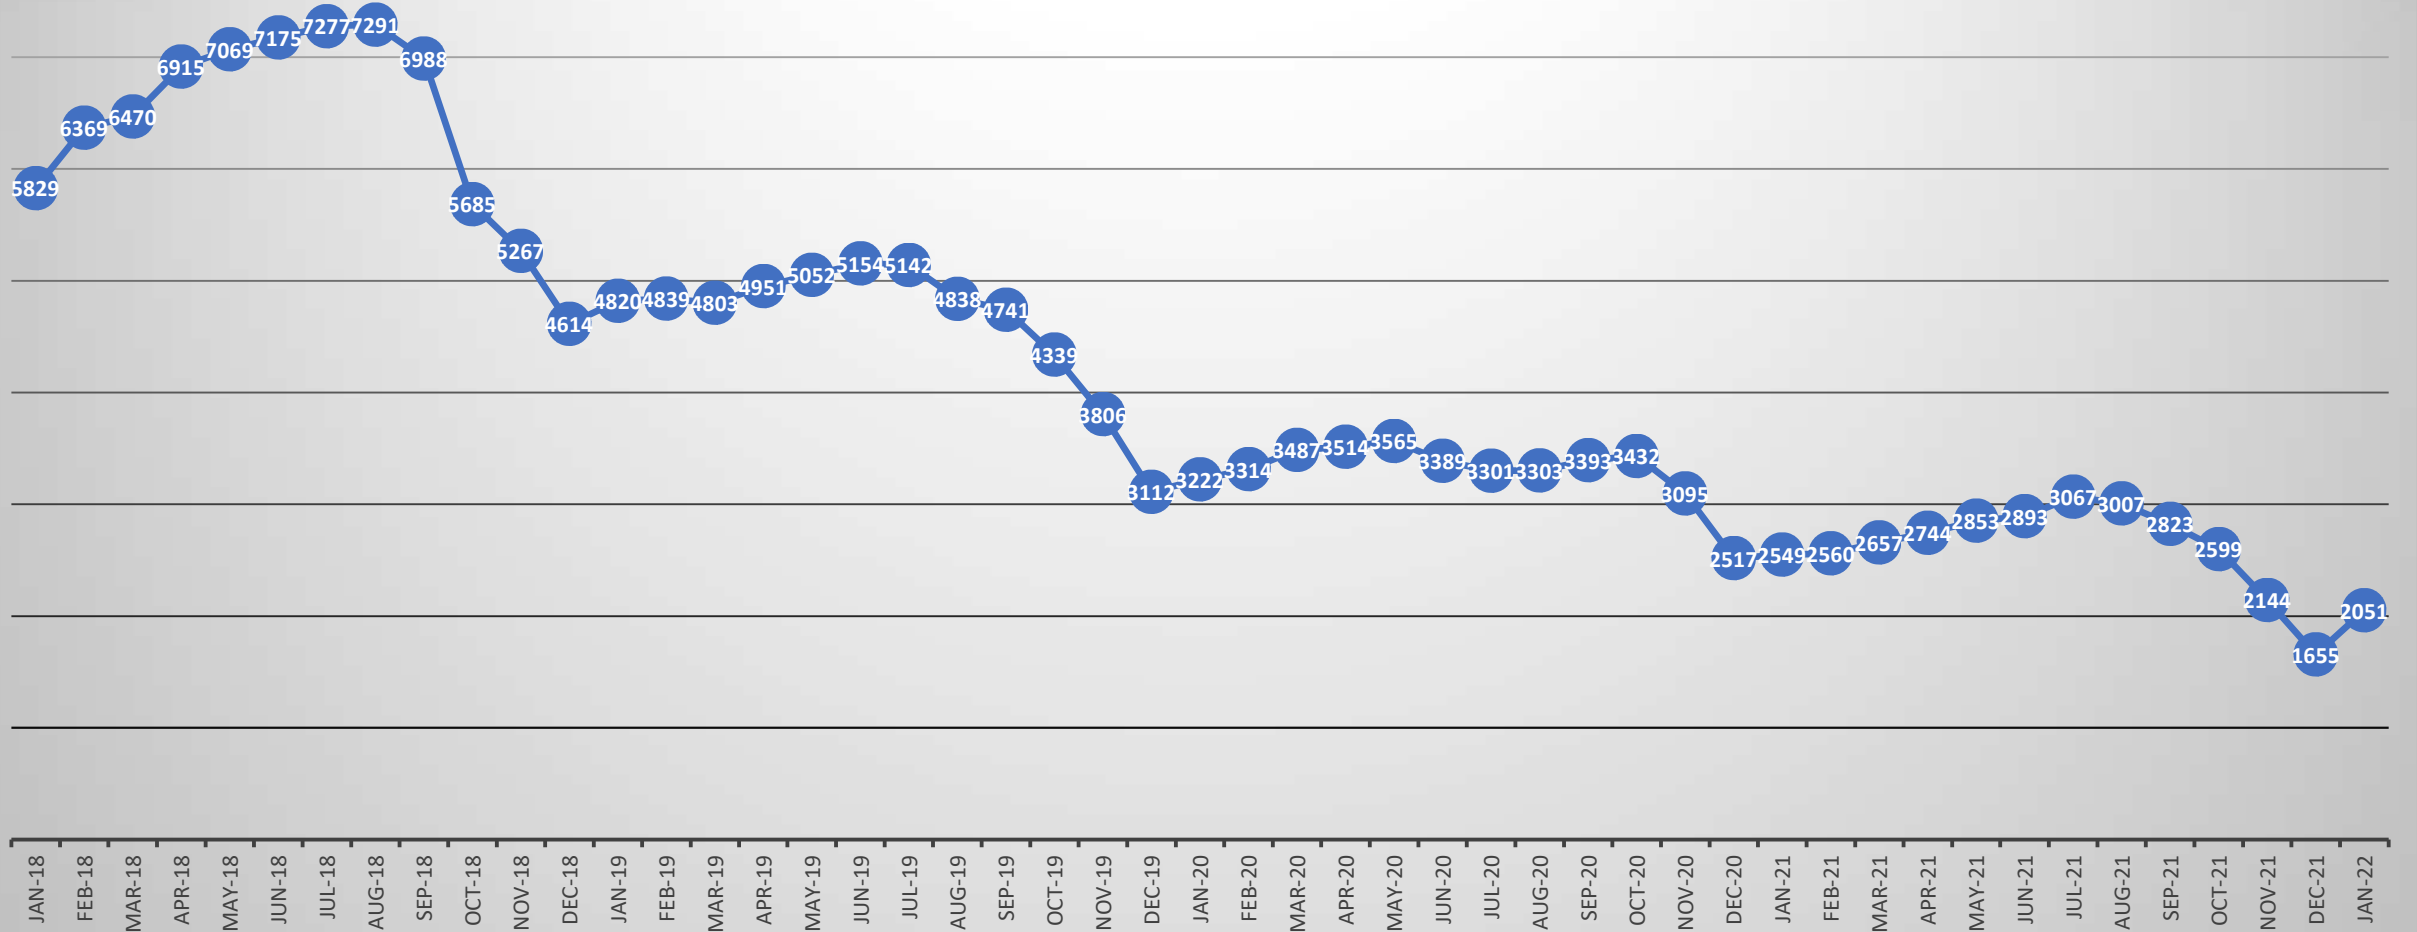

Active Listing History Detach LA. County Jan 2018--Jan 2022

All data from SDMLS®. Data deemed reliable but not guaranteed. InfoSparks © 2022 ShowingTime.