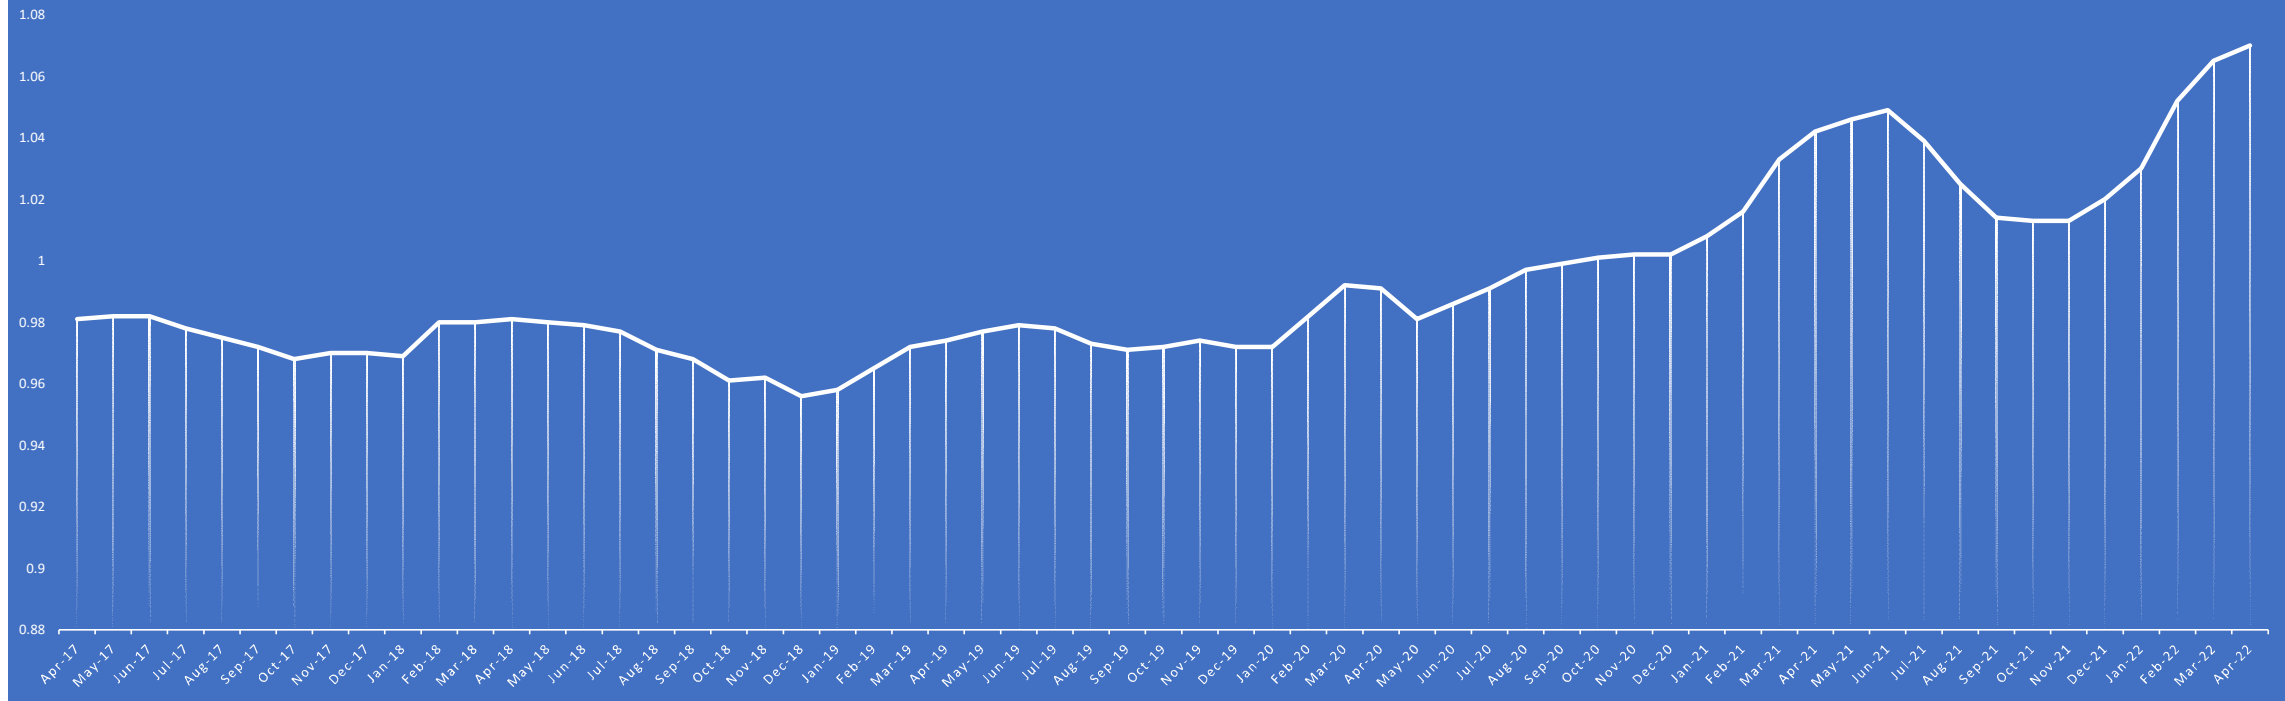

AVERAGE % OF ORIGINAL LISTING PRICE TO SOLD ON DETACHED SAN DIEGO COUNTY

All data from SDMLS®. Data deemed reliable but not guaranteed. InfoSparks © 2022 ShowingTime.