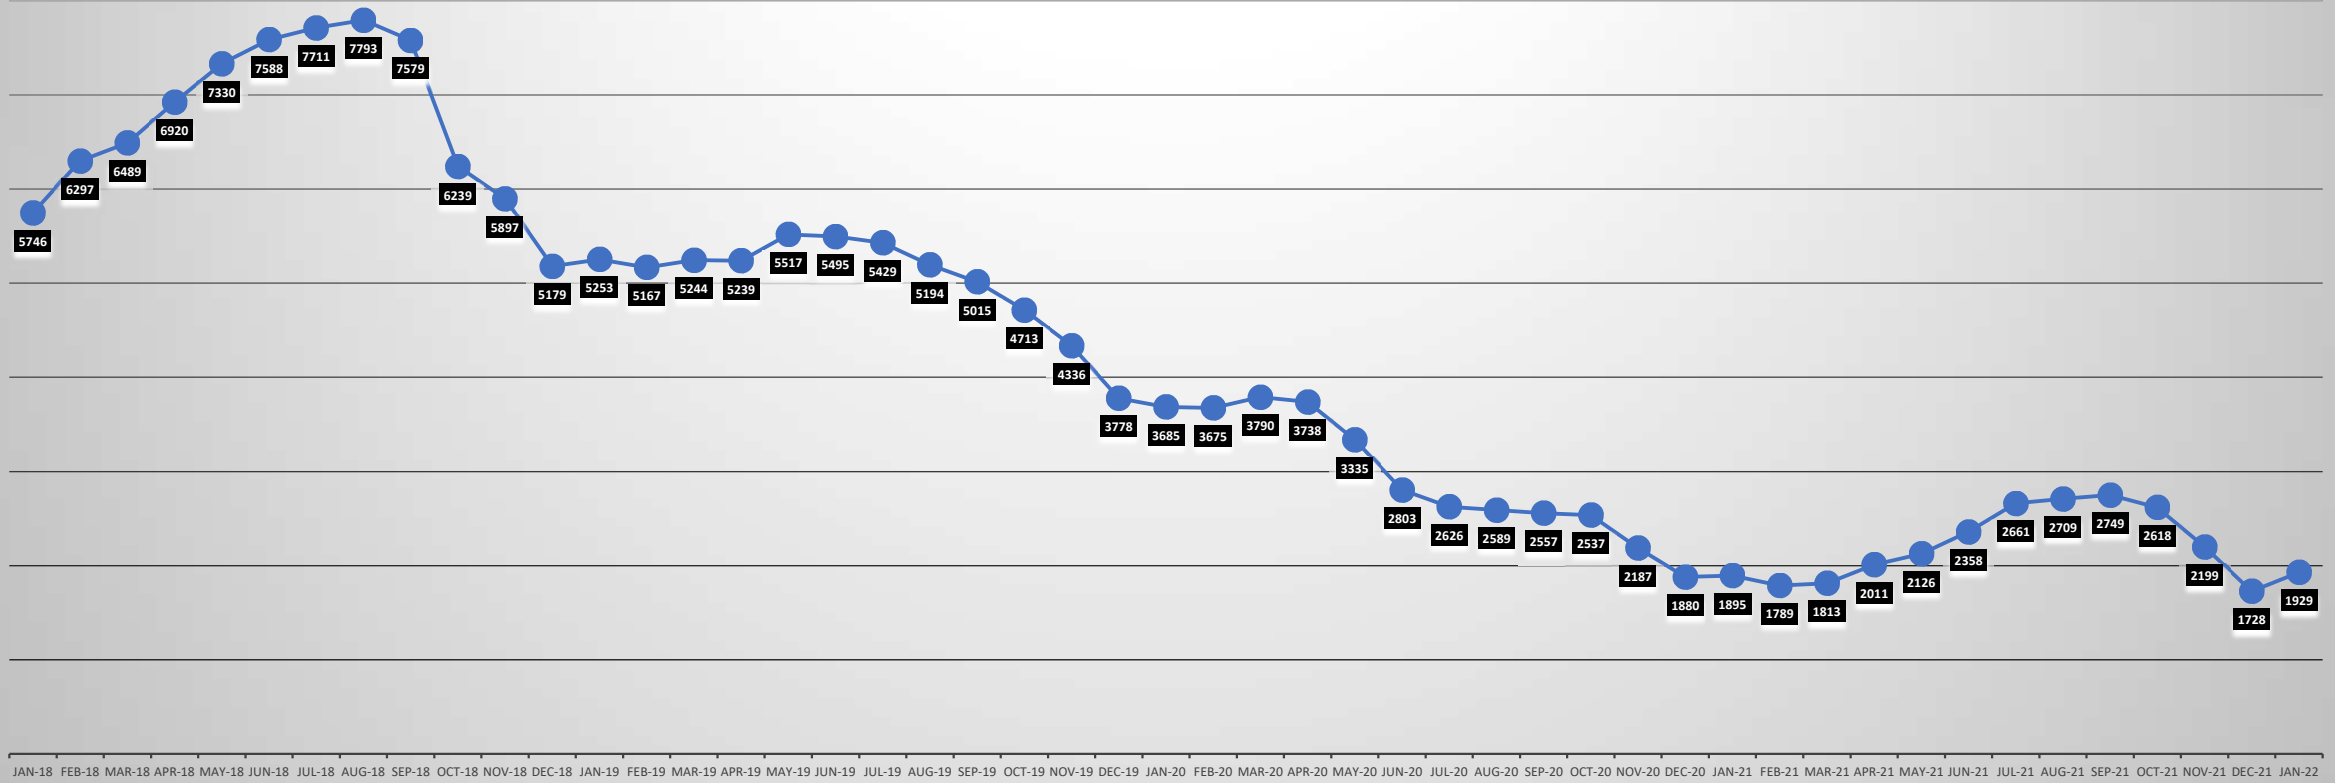

ACTIVE LISTING HISTORY DETACHED RIVERSIDE COUNTY

All data from SDMLS®. Data deemed reliable but not guaranteed. InfoSparks A© 2022 ShowingTime.