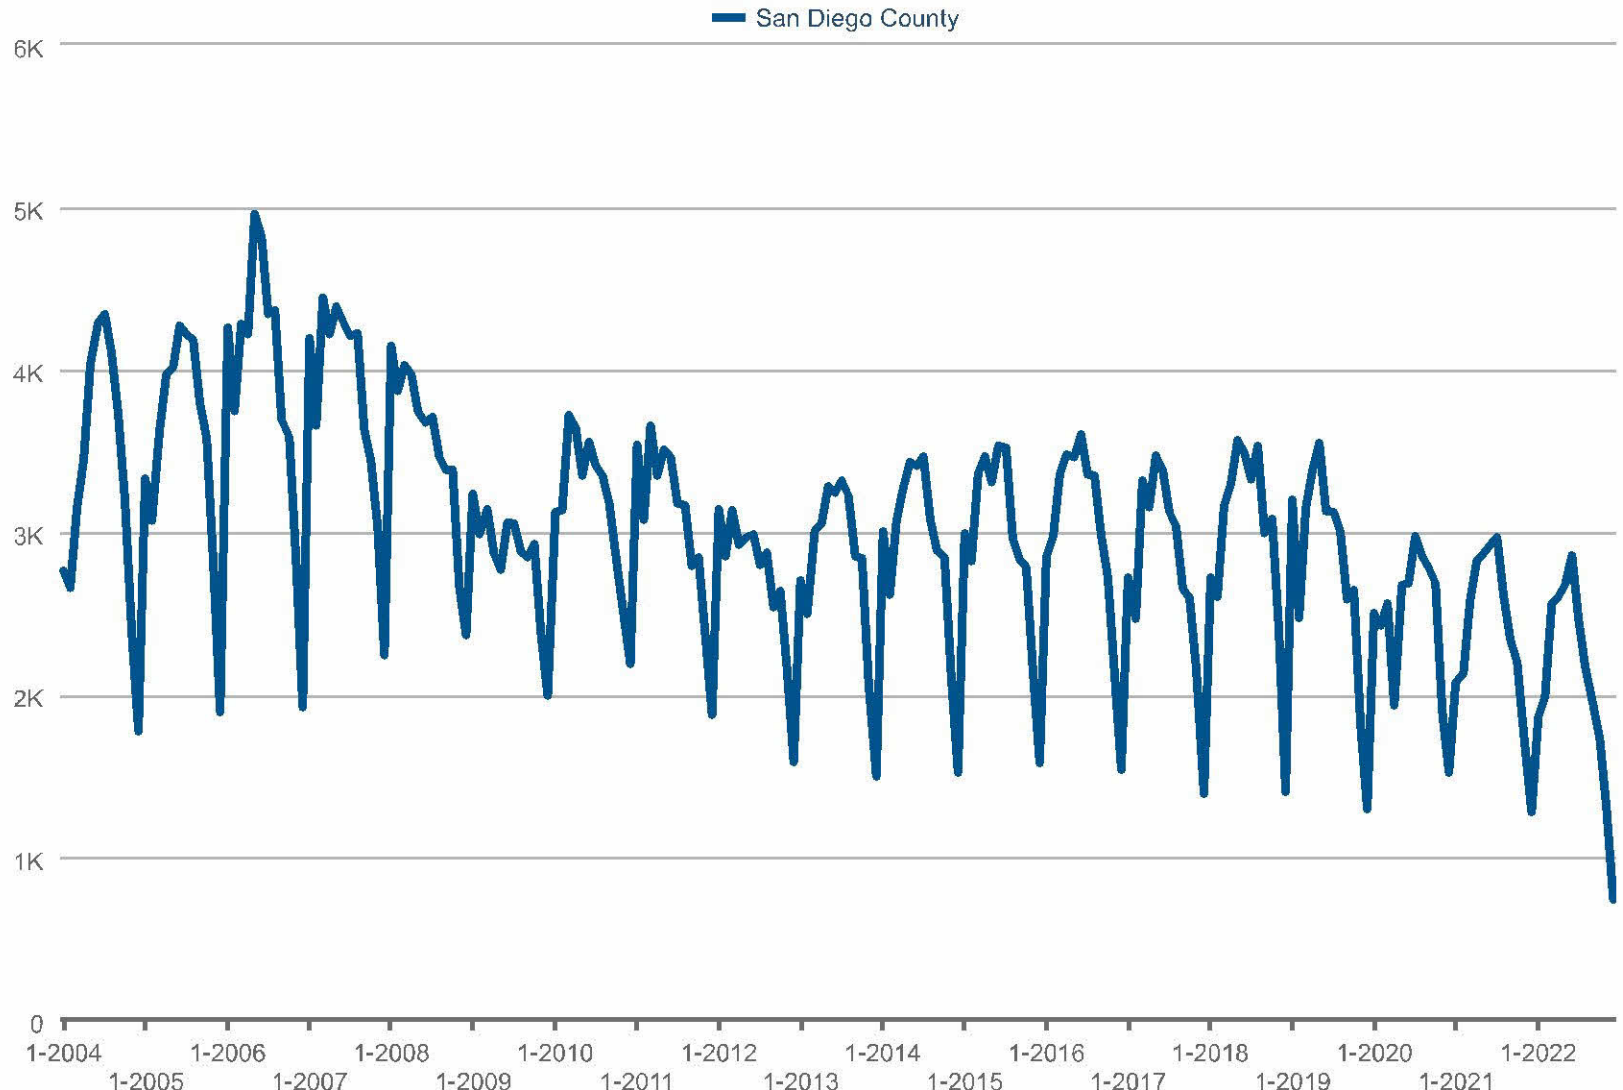

New Listings

San Diego County: Detached

Each data point is one month of activity. Data is from January 1, 2023.

All data from SDMLS®. Data deemed reliable but not guaranteed. InfoSparks © 2023 ShowingTime.